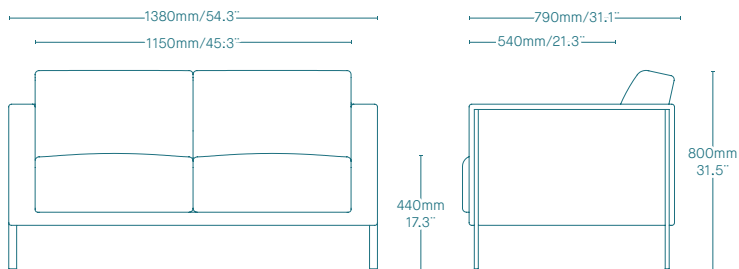

### Dimensions

- One , two and three **seater sofas**
- **Upholstery:** upholstered in full grain leather, natural genuine leather, highly resistant leather imitations or in other fabric finishes.
- **Base:** Chromed structures
- **Armrests:** armchair with structural armrests. Wood lateral panel. Side panels can be wooden, lacquered or upholstered.
- **Matching coffee tables** with square and rectangular shapes