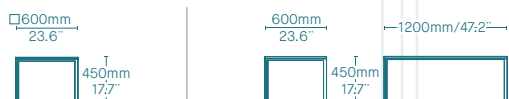

Occasional tables