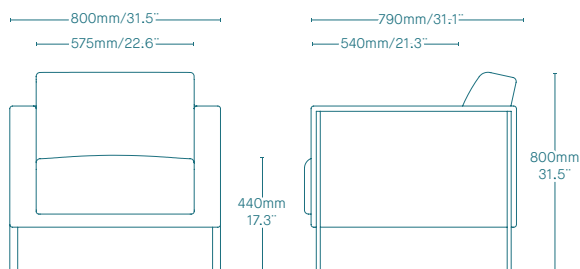

### Dimensions

- One , two and three **seater sofas**
- **Upholstery:** upholstered in full grain leather, natural genuine leather, highly resistant leather imitations or in other fabric finishes.
- **Base:** Chromed structures
- **Armrests:** armchair with structural armrests. Wood lateral panel. Side panels can be wooden, lacquered or upholstered.
- **Matching coffee tables** with square and rectangular shapes