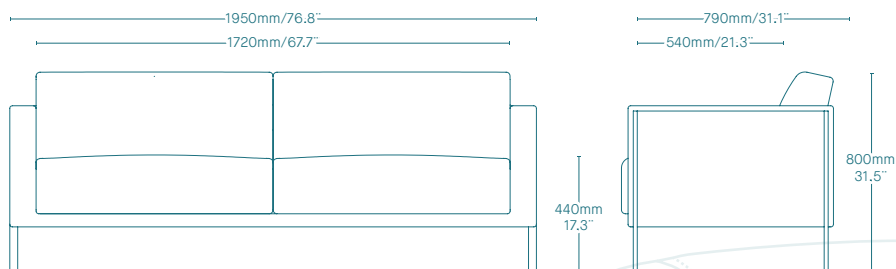

### Dimensions

- One , two and three **seater sofas**
- **Upholstery:** upholstered in full grain leather, natural genuine leather, highly resistant leather imitations or in other fabric finishes.
- **Base:** Chromed structures
- **Armrests:** armchair with structural armrests. Wood lateral panel. Side panels can be wooden, lacquered or upholstered.
- **Matching coffee tables** with square and rectangular shapes