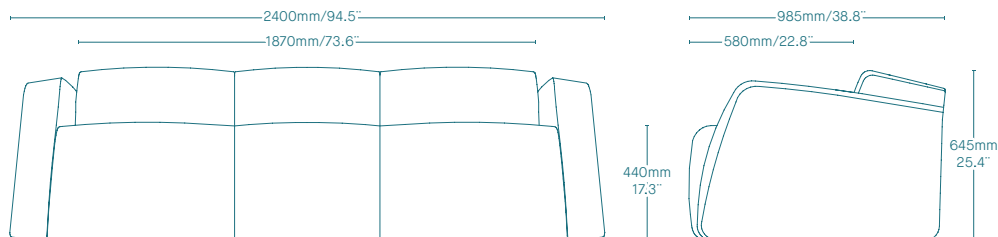

• One, two and three seater sofas

• **Upholstery:** upholstered in full grain leather, natural genuine leather, highly resistant leather imitations or in other fabric finishes.

• **Armrests:** armchair with structural armrests.

• **Matching coffee tables** with square and rectangular shapes.

Occasional tables recommended

Aqua collection

BOS BARCELONA