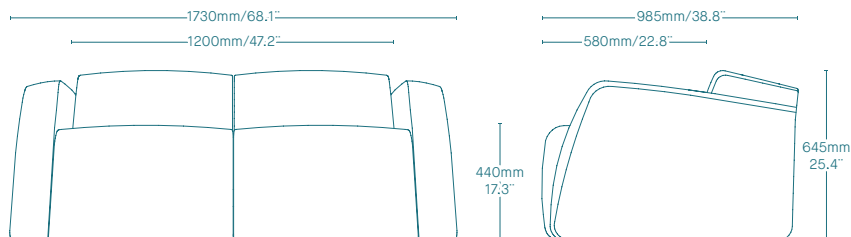

• One, two and three seater sofas

• **Upholstery:** upholstered in full grain leather, natural genuine leather, highly resistant leather imitations or in other fabric finishes.

• **Armrests:** armchair with structural armrests.

• **Matching coffee tables** with square and rectangular shapes.

Occasional tables recommended

Aqua collection

BOS BARCELONA