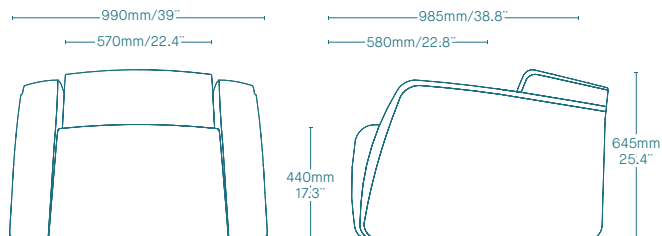

UNE-EN ISO
9001:2015

UNE-EN ISO
14001:2015

HUGO SOFA

TECHNICAL PRESENTATION

Dimensions

• One, two and three seater sofas

• **Upholstery:** upholstered in full grain leather, natural genuine leather, highly resistant leather imitations or in other fabric finishes.