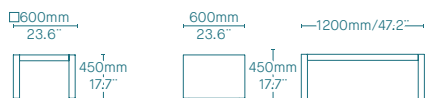

Occasional tables recommended

Aqua collection

BOS BARCELONA