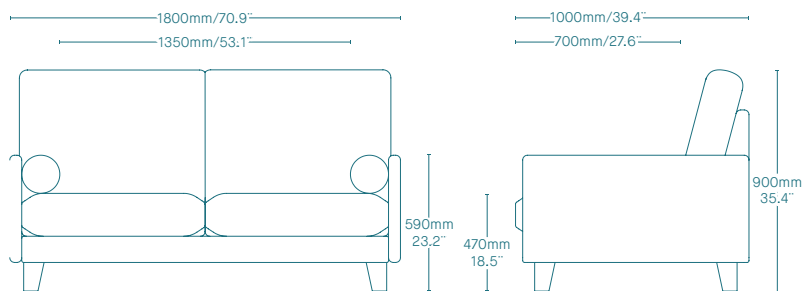

### Dimensions

- One, two and three **seater sofas**
- **Upholstery:** upholstered in full grain leather, natural genuine leather, highly resistant leather imitations or in other fabric finishes.
- **Base:** Painted aluminium or wooden feet.
- **Armrests:** armchair with structural upholstery armrests.
- **Matching coffee tables** with square and rectangular shapes
- Option for **corner sofas**.