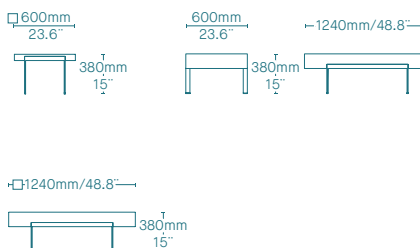

Avocado collection