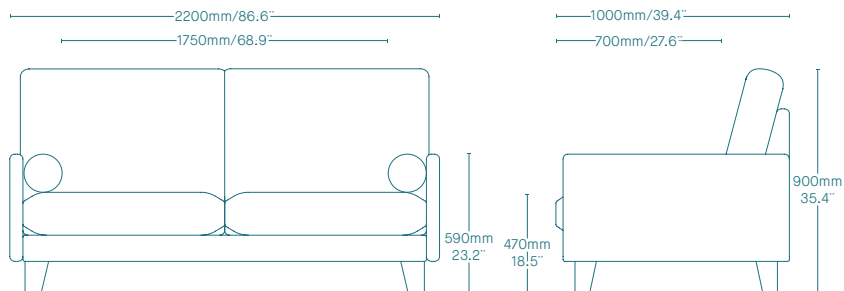

### Dimensions

- One, two and three **seater sofas**
- **Upholstery:** upholstered in full grain leather, natural genuine leather, highly resistant leather imitations or in other fabric finishes.
- **Base:** Painted aluminium or wooden feet.
- **Armrests:** armchair with structural upholstery armrests.
- **Matching coffee tables** with square and rectangular shapes
- Option for **corner sofas**.