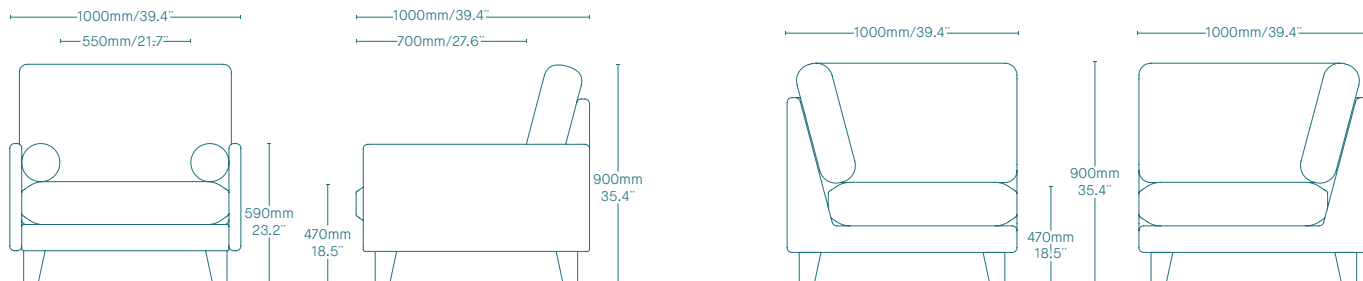

### Dimensions

- One, two and three **seater sofas**
- **Upholstery:** upholstered in full grain leather, natural genuine leather, highly resistant leather imitations or in other fabric finishes.
- **Base:** Painted aluminium or wooden feet.
- **Armrests:** armchair with structural upholstery armrests.
- **Matching coffee tables** with square and rectangular shapes
- Option for **corner sofas**.