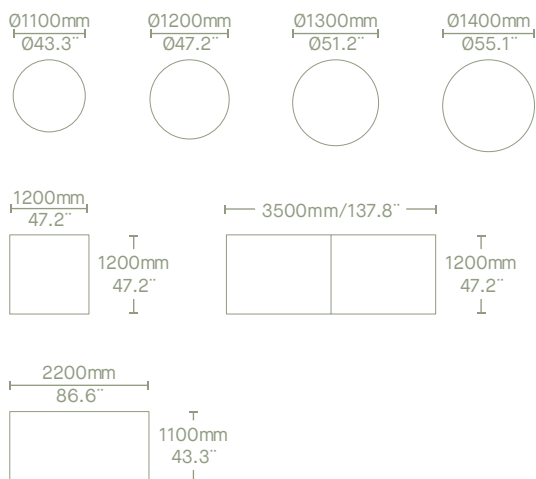

Structure

Shapes

Finishes

Wood
Lacquer

TECHNICAL PRESENTATION

Conference tables

- Conference table **with MDF top of 60 mm/2.4"**.
- The conference tables with **optional cable management** through cable boxes and central wide leg with vertical wiring capability.
- Conference table top with natural veneer or piano lacquer finish (white/black). The piano lacquer finish **can be color customized as a special request**.
- The conference tables with **cable management** needs a double short modesty panel to centrally locate cable boxes (Flip / Flop type) with box of 3 positions (2 power + 2xRJ45) 6 positions (4xpower + 2xRJ45 + 1xUSB 1xHDMI) or custom configuration. Cable management can be inside the pannel leg. Optional vertical cable management via painted cable channel.

Dimensions

Meeting tables

Table top

Thickness

Shape

Finishes

Wood
Lacquer

Structure