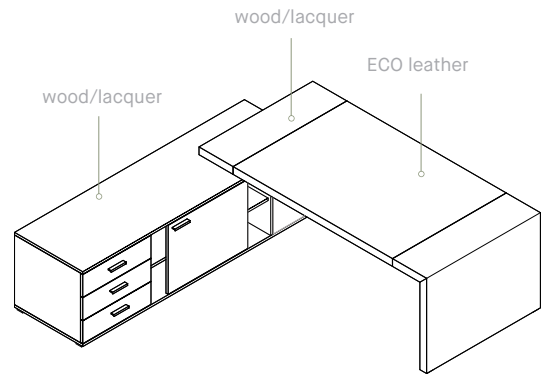

UNE-EN ISO
9001:2015

UNE-EN ISO
14001:2015

AQUA

TECHNICAL PRESENTATION

Top executive desk

- Desk with MDF top of 60 mm/2.4" in natural wood veneer or piano lacquer finish (white/black). The piano lacquer finish **can be customized as a special request**.
- The top is available with **optional central leather inlay** in different colors.
- The desk is available as free standing or **supported on a left/right side return** with full storage. The side return comes with 3 drawers with soft closing mechanism and locking mechanism, cabinet with sliding door and CPU space.
- Desk is available with an optional long modesty panel and it is fitted with **round cable access point** in side return and can optionally be fitted with cable box (2xpower and 2xRJ45).
- The desks come with **levelers for floor adjustment**.
- The desk has the **option of a long modesty panel** in wood veneer or piano lacquer finish. The modesty panel integrates nicely in the design of the desk and covers exact height of side return unit and leaves a small open space of air on the other side.