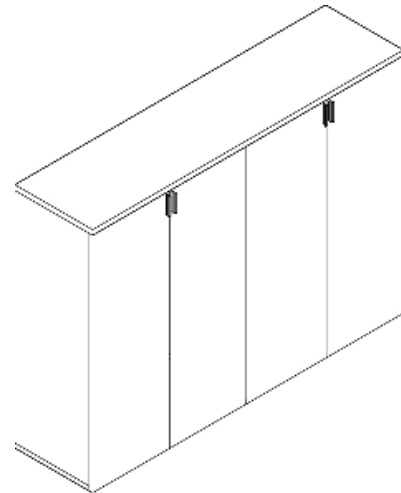

AQUA

TECHNICAL PRESENTATION

PREMIUM COLLECTION

Credenzas & Bookcases

- Credenzas and bookcases from the **Premium collection** have tops, fronts, shelves, doors and sides in wood or piano lacquer.
- Transparent glass doors option with aluminium profile.
- Structure of base, inner panels and back, are in laminate white or black.
- Accessories can be added as lockery system, hangers and pull out filing drawers.