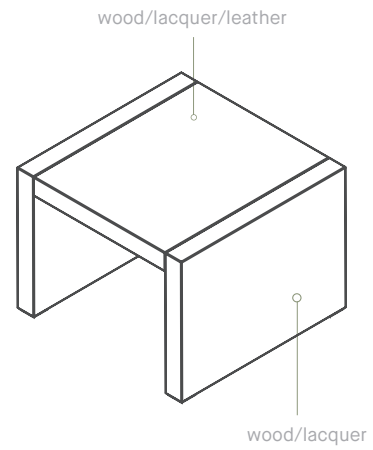

Dimensions

Credenzas & bookcases compositions

AQUA

TECHNICAL PRESENTATION

Occasional tables

- Matching coffee tables with **MDF top of 60 mm/2.4"** in natural leather and legs of 60mm in piano lacquer or wood.