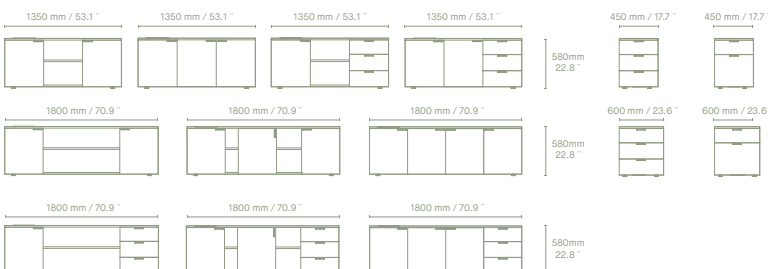

Dimensions

Office tables

Mobile pedestals & Side credenzas

Table top

Thickness

Shape

Finishes

Wood
Lacquer
ECO leather

Structure

Shapes

Finishes

Wood
Lacquer

TECHNICAL PRESENTATION

Conference tables

- Conference table **with MDF top of 60 mm/2.4"**.
- The conference tables with **optional cable management** through cable boxes and central wide leg with vertical wiring capability.
- Conference table top with natural veneer or piano lacquer finish (white/black). The piano lacquer finish **can be color customized as a special request**.
- The conference tables with **cable management** needs a double short modesty panel to centrally locate cable boxes (Flip / Flop type) with box of 3 positions (2 power + 2xRJ45) 6 positions (4xpower + 2xRJ45 + 1xUSB 1xHDMI) or custom configuration. Cable management can be inside the pannel leg. Optional vertical cable management via painted cable channel.

Dimensions

Meeting tables

Table top

Thickness

Shape

Finishes

Wood
Lacquer

Structure