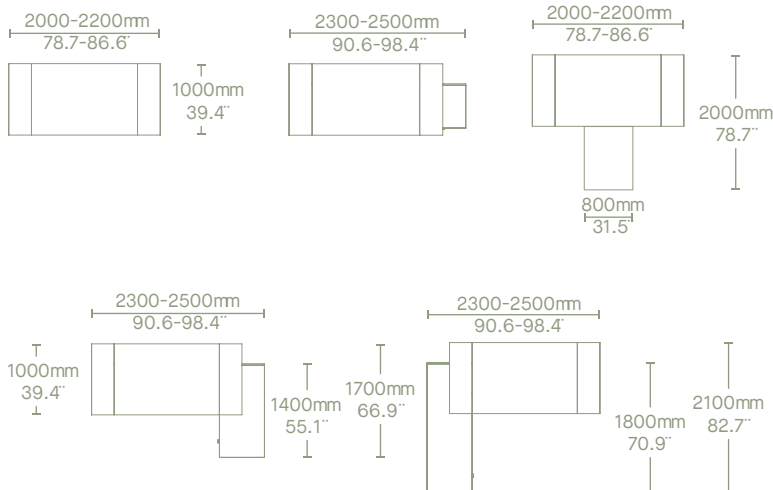

UNE-EN ISO
9001:2015

UNE-EN ISO
14001:2015

AQUA

TECHNICAL PRESENTATION

Top executive desk

- Desk with MDF top of 60 mm/2.4" in natural wood veneer or piano lacquer finish (white/black). The piano lacquer finish **can be customized as a special request**.
- The top is available with **optional central leather inlay** in different colors.
- The desk is available as free standing or **supported on a left/right side return** with full storage. The side return comes with 3 drawers with soft closing mechanism and locking mechanism, cabinet with sliding door and CPU space.
- Desk is available with an optional long modesty panel and it is fitted with **round cable access point** in side return and can optionally be fitted with cable box (2xpower and 2xRJ45).
- The desks come with **levelers for floor adjustment**.
- The desk has the **option of a long modesty panel** in wood veneer or piano lacquer finish. The modesty panel integrates nicely in the design of the desk and covers exact height of side return unit and leaves a small open space of air on the other side.

Dimensions

Office tables

Mobile pedestals & Side credenzas

Table top

Thickness

Shape

Finishes

Wood
Lacquer
ECO leather