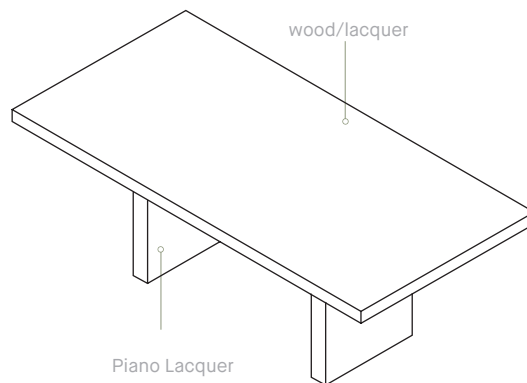

Structure

Shapes

Finishes

Wood
Lacquer

TECHNICAL PRESENTATION

Conference tables

- Conference table **with MDF top of 60 mm/2.4"**.
- The conference tables with **optional cable management** through cable boxes and central wide leg with vertical wiring capability.
- Conference table top with natural veneer or piano lacquer finish (white/black). The piano lacquer finish **can be color customized as a special request**.
- The conference tables with **cable management** needs a double short modesty panel to centrally locate cable boxes (Flip / Flop type) with box of 3 positions (2 power + 2xRJ45) 6 positions (4xpower + 2xRJ45 + 1xUSB 1xHDMI) or custom configuration. Cable management can be inside the pannel leg. Optional vertical cable management via painted cable channel.

Dimensions

Meeting tables

Table top

Thickness

Shape

Finishes

Wood
Lacquer

Structure