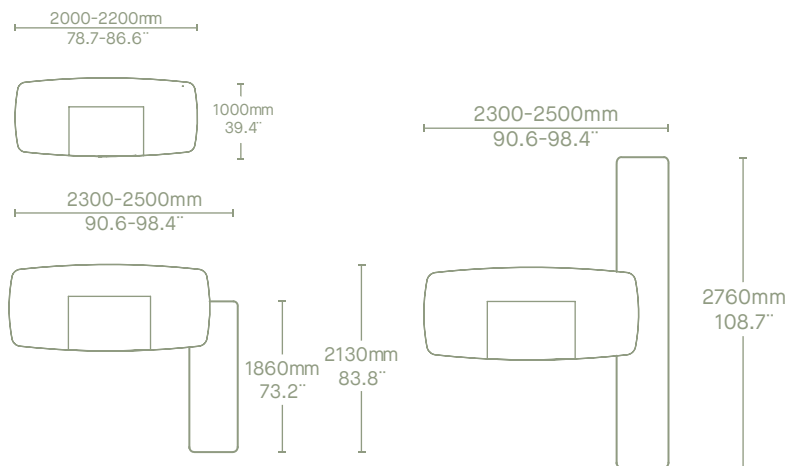

Dimensions

Office desks