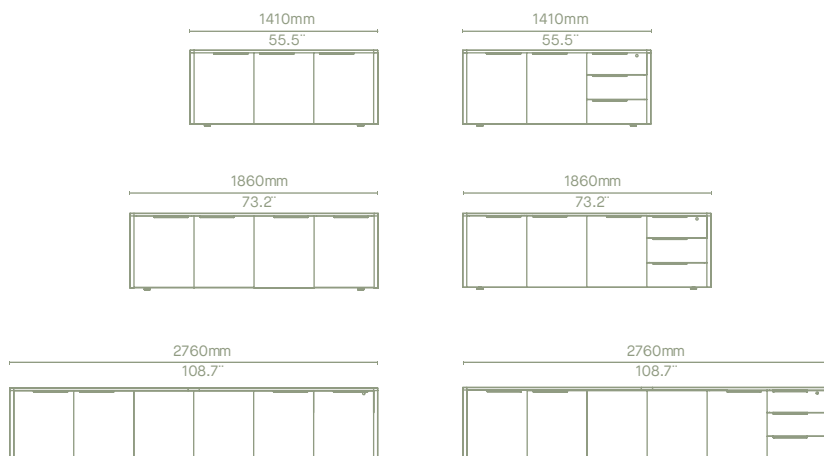

Table top

Thickness

Shape

Finishes

Wood
Lacquer

Structure

Shapes

Finishes

Wood
Lacquer