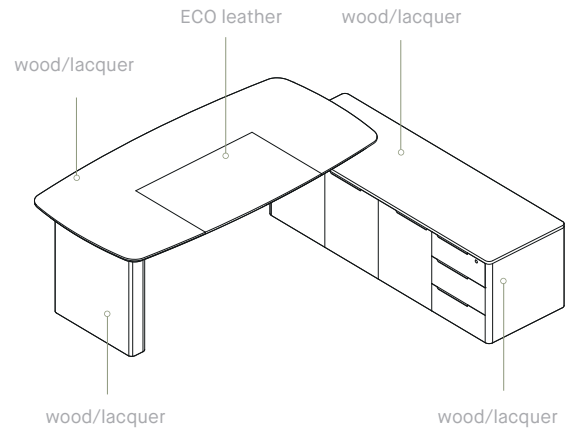

GAUDI

TECHNICAL PRESENTATION

FIXED POSITION

Top executive desk

- Desk with MDF top of 30mm / 1.2" with wood veneer or lacquer (**color customized as a special request**).
- Option for modesty panel in wood or lacquered finish.
- The top is available with **central leather inlay in many different colors**. You can choose from natural genuine leather (serie 100) or eco leather (Fabric leather, Grain).
- The return always incorporates a **round cable access**. There is the option of a cable box (Flip / Flop type) with 2power + 2xRJ45 or custom configuration. **The box is made of steel and finish can be painted white, black or aluminum or stainless steel.**
- The desks come with **levelers for floor adjustment**.